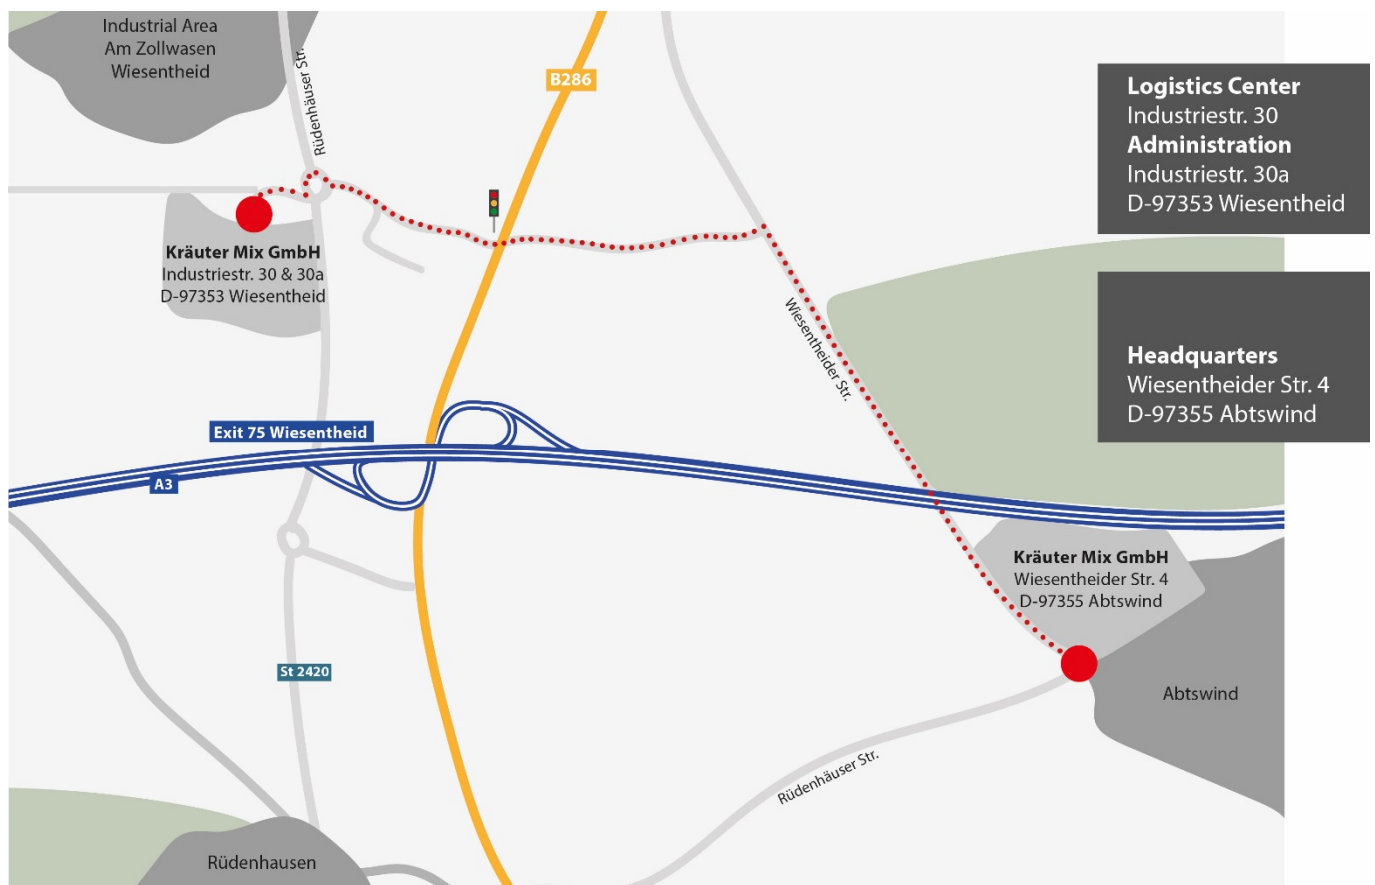

Kräuter Mix GmbH, headquarters Abtswind

On the highway A3 from Würzburg to Nuremberg (Nürnberg) take the highway exit 75. Drive in the direction of Schweinfurt (Federal road B 286) and turn right toward Abtswind at the next traffic light. At the next junction turn right to Abtswind and follow the road.

Import and export: After the Abtswind town sign turn left into the Schwimmbadstraße and follow the signage.

Visitors: After the Abtswind town sign drive straight ahead to the administrative building. This is where the visitor parking and the reception are located.

Kräuter Mix GmbH, location Wiesentheid

On the highway A3 from Würzburg to Nuremberg (Nürnberg) take the highway exit 75. Drive in the direction of Schweinfurt (Federal road B286). At the traffic light turn left toward Wiesentheid and in the roundabout take the second exit onto the Industriestraße.

Import and export (Industriestraße 30): After leaving the roundabout follow the road for 350 meters, turn left onto the company premises and follow the signage.